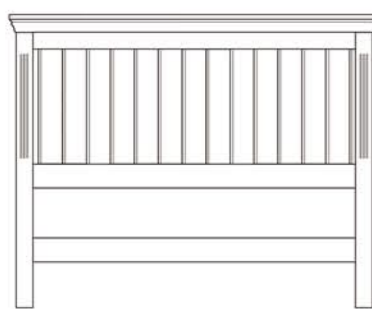

INI827L
Small 1 door/drawer bedside (L/H hinged)
H64xW51xD35 cm

INI827R
Small 1 door/drawer bedside (R/H hinged)
H64xW51xD35 cm

INI801
Small 2 drawer bedside
H64xW51xD35 cm

INI803
Large 2 drawer bedside
H64xW61xD45 cm

INI802
Small 3 drawer bedside
H87xW51xD35 cm

INI805
2+2 Chest of drawers
H96xW104xD45 cm

INI807
4+3 Chest of drawers
H96xW147xD45 cm

INI806
3+2 Chest of drawers
H124xW104xD45 cm

INI808
Gentlemen's chest
H132xW106xD45 cm

INI809
Single panel bed LFE
H119xW105xD212 cm

INI810
Double panel bed HFE
H119xW151xD212 cm

INI829
Single Naples bed LFE
H108xW104xD210 cm

INI830
Double Naples bed LFE
H108xW150xD210 cm

INI841
Single slat bed LFE
H119xW105xD212 cm