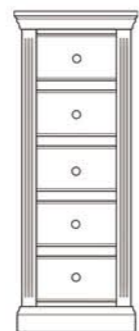

INI825
Small swing mirror
H45xW40xD20 cm

Standard finishes for Rimini range

INI824
Large wall mirror
H60xW190xD2 cm

INI823
Medium wall mirror
H60xW120xD2 cm

INI822
Small wall mirror
H60xW90xD2 cm

INI820
Single pedestal dressing table
H81xW102xD45 cm

INI850
Double pedestal dressing table
H81xW155xD45 cm

INI821
Bedroom stool
H48xW37xD37 cm

INI848
Triple ladies wardrobe
H198xW186xD59 cm

INI818
Ladies wardrobe
H198xW126xD59 cm

INI817
Narrow ladies wardrobe
H198xW96xD59 cm

INI827L
Small 1 door/drawer bedside (L/H hinged)
H64xW51xD35 cm

INI827R
Small 1 door/drawer bedside (R/H hinged)
H64xW51xD35 cm

INI801
Small 2 drawer bedside
H64xW51xD35 cm

INI803
Large 2 drawer bedside
H64xW61xD45 cm

INI802
Small 3 drawer bedside
H87xW51xD35 cm

INI805
2+2 Chest of drawers
H96xW104xD45 cm

INI807
4+3 Chest of drawers
H96xW147xD45 cm

INI806
3+2 Chest of drawers
H124xW104xD45 cm

INI808
Gentlemen's chest
H132xW106xD45 cm