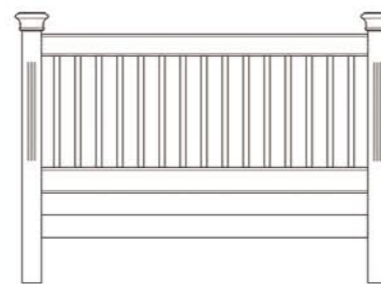

INI827L
Small 1 door/drawer bedside (L/H hinged)
H64xW51xD35 cm

INI827R
Small 1 door/drawer bedside (R/H hinged)
H64xW51xD35 cm

INI801
Small 2 drawer bedside
H64xW51xD35 cm

INI803
Large 2 drawer bedside
H64xW61xD45 cm

INI802
Small 3 drawer bedside
H87xW51xD35 cm

INI805
2+2 Chest of drawers
H96xW104xD45 cm

INI807
4+3 Chest of drawers
H96xW147xD45 cm

INI806
3+2 Chest of drawers
H124xW104xD45 cm

INI808
Gentlemen's chest
H132xW106xD45 cm

INI809
Single panel bed LFE
H119xW105xD212 cm

INI810
Double panel bed HFE
H119xW151xD212 cm

INI829
Single Naples bed LFE
H108xW104xD210 cm

INI830
Double Naples bed LFE
H108xW150xD210 cm

INI841
Single slat bed LFE
H119xW105xD212 cm