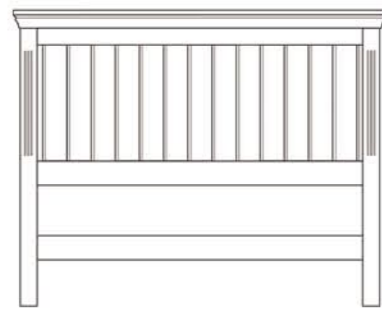

INI827L
Small 1 door/drawer bedside (L/H hinged)
H64xW51xD35 cm

INI827R
Small 1 door/drawer bedside (R/H hinged)
H64xW51xD35 cm

INI801
Small 2 drawer bedside
H64xW51xD35 cm

INI803
Large 2 drawer bedside
H64xW61xD45 cm

INI802
Small 3 drawer bedside
H87xW51xD35 cm

INI805
2+2 Chest of drawers
H96xW104xD45 cm

INI807
4+3 Chest of drawers
H96xW147xD45 cm

INI806
3+2 Chest of drawers
H124xW104xD45 cm

INI808
Gentlemen's chest
H132xW106xD45 cm

INI809
Single panel bed LFE
H119xW105xD212 cm

INI810
Double panel bed HFE
H119xW151xD212 cm

INI829
Single Naples bed LFE
H108xW104xD210 cm

INI830
Double Naples bed LFE
H108xW150xD210 cm

INI841
Single slat bed LFE
H119xW105xD212 cm