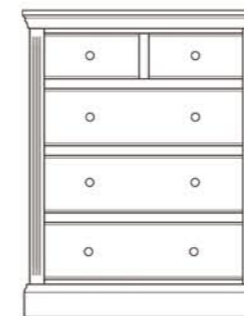

INI850
Double pedestal dressing table
H81xW155xD45 cm

INI821
Bedroom stool
H48xW37xD37 cm

INI848
Triple ladies wardrobe
H198xW186xD59 cm

INI818
Ladies wardrobe
H198xW126xD59 cm

INI817
Narrow ladies wardrobe
H198xW96xD59 cm

INI827L
Small 1 door/drawer bedside (L/H hinged)
H64xW51xD35 cm

INI827R
Small 1 door/drawer bedside (R/H hinged)
H64xW51xD35 cm

INI801
Small 2 drawer bedside
H64xW51xD35 cm

INI803
Large 2 drawer bedside
H64xW61xD45 cm

INI802
Small 3 drawer bedside
H87xW51xD35 cm

INI805
2+2 Chest of drawers
H96xW104xD45 cm

INI807
4+3 Chest of drawers
H96xW147xD45 cm

INI806
3+2 Chest of drawers
H124xW104xD45 cm

INI808
Gentlemen's chest
H132xW106xD45 cm