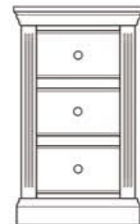

INI825
Small swing mirror
H45xW40xD20 cm

Standard finishes for Rimini range

INI824
Large wall mirror
H60xW190xD2 cm

INI823
Medium wall mirror
H60xW120xD2 cm

INI822
Small wall mirror
H60xW90xD2 cm

INI820
Single pedestal dressing table
H81xW102xD45 cm

INI850
Double pedestal dressing table
H81xW155xD45 cm

INI821
Bedroom stool
H48xW37xD37 cm

INI848
Triple ladies wardrobe
H198xW186xD59 cm

INI818
Ladies wardrobe
H198xW126xD59 cm

INI817
Narrow ladies wardrobe
H198xW96xD59 cm

INI827L
Small 1 door/drawer bedside (L/H hinged)
H64xW51xD35 cm

INI827R
Small 1 door/drawer bedside (R/H hinged)
H64xW51xD35 cm

INI801
Small 2 drawer bedside
H64xW51xD35 cm

INI803
Large 2 drawer bedside
H64xW61xD45 cm

INI802
Small 3 drawer bedside
H87xW51xD35 cm

INI805
2+2 Chest of drawers
H96xW104xD45 cm

INI807
4+3 Chest of drawers
H96xW147xD45 cm

INI806
3+2 Chest of drawers
H124xW104xD45 cm

INI808
Gentlemen's chest
H132xW106xD45 cm