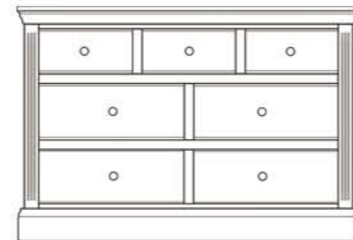

INI825
Small swing mirror
H45xW40xD20 cm

Standard finishes for Rimini range

INI824
Large wall mirror
H60xW190xD2 cm

INI823
Medium wall mirror
H60xW120xD2 cm

INI822
Small wall mirror
H60xW90xD2 cm

INI820
Single pedestal dressing table
H81xW102xD45 cm

INI850
Double pedestal dressing table
H81xW155xD45 cm

INI821
Bedroom stool
H48xW37xD37 cm

INI848
Triple ladies wardrobe
H198xW186xD59 cm

INI818
Ladies wardrobe
H198xW126xD59 cm

INI817
Narrow ladies wardrobe
H198xW96xD59 cm

INI827L
Small 1 door/drawer bedside (L/H hinged)
H64xW51xD35 cm

INI827R
Small 1 door/drawer bedside (R/H hinged)
H64xW51xD35 cm

INI801
Small 2 drawer bedside
H64xW51xD35 cm

INI803
Large 2 drawer bedside
H64xW61xD45 cm

INI802
Small 3 drawer bedside
H87xW51xD35 cm

INI805
2+2 Chest of drawers
H96xW104xD45 cm

INI807
4+3 Chest of drawers
H96xW147xD45 cm

INI806
3+2 Chest of drawers
H124xW104xD45 cm

INI808
Gentlemen's chest
H132xW106xD45 cm