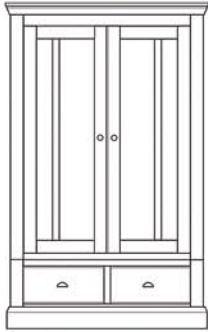

REM818
Ladies wardrobe
H198xW126xD59 cm