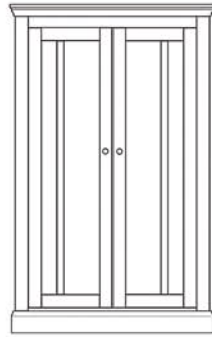

**REM801**  
Small 2 drawer bedside  
H64xW51xD35 cm

**REM802**  
Small 3 drawer bedside  
H87xW51xD35 cm

**REM804**  
5 Drawer narrow chest  
H132xW51xD35 cm

**REM818**  
Ladies wardrobe  
H198xW126xD59 cm