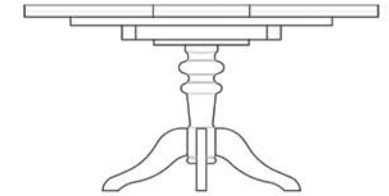

# Reims

DINING

**REM301**  
Amish chair  
H106xW44xD50 cm

**REM302**  
Rome chair  
H85xW45xD50 cm

**REM304**  
Enna upholstered chair  
in leather  
H100xW44xD43 cm

**REM303**  
Enna upholstered chair  
in fabric  
H100xW44xD43 cm

**REM305**  
Savona slat chair  
H100xW46xD58,5 cm

**REM306**  
Lucca upholstered back chair  
H100xW46xD58,5 cm

**REM126**  
Extending taper leg table  
H77xW130/170xD92 cm

**REM127**  
Extending taper leg table  
H77xW160/200xD92 cm

**REM125**  
Round extending double pedestal table  
H77xW160/200/240xD106 cm

**REM105**  
Round extending single pedestal table  
H77xW106/145xD106 cm

**REM128**

Extending taper leg table  
H77xW190/230xD92 cm