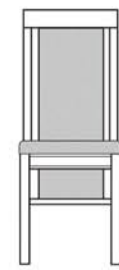

# Reims

DINING

**REM301**  
Amish chair  
H106xW44xD50 cm

**REM302**  
Rome chair  
H85xW45xD50 cm

**REM304**  
Enna upholstered chair  
in leather  
H100xW44xD43 cm

**REM303**  
Enna upholstered chair  
in fabric  
H100xW44xD43 cm

**REM305**  
Savona slat chair  
H100xW46xD58,5 cm

**REM306**  
Lucca upholstered back chair  
H100xW46xD58,5 cm

**REM126**  
Extending taper leg table  
H77xW130/170xD92 cm

**REM127**  
Extending taper leg table  
H77xW160/200xD92 cm

**REM125**  
Round extending double pedestal table  
H77xW160/200/240xD106 cm

**REM105**  
Round extending single pedestal table  
H77xW106/145xD106 cm

**REM128**

Extending taper leg table  
H77xW190/230xD92 cm