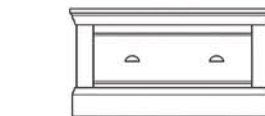

REM828
Small blanket chest
H46xW96xD45 cm