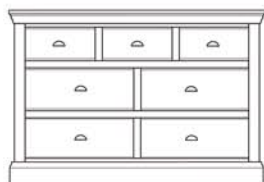

REM807
4+3 Chest of drawers
H96xW147xD45 cm