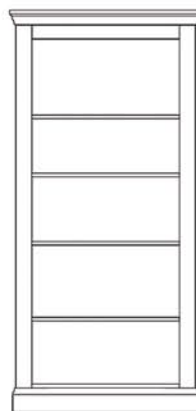

**REM501**  
Medium centre drawer  
dresser base  
H90xW147xD45 cm

**REM504G**  
Large glazed dresser top  
(glass shelves, lights)  
H114xW186xD35 cm

**REM502**  
Large centre drawer  
sideboard base  
H90xW186xD45 cm

**REM522G**  
Large half glazed dresser top  
(glass shelves, lights)  
H114xW186xD35 cm

**REM519**  
Large dresser base  
H90xW186xD45 cm

**REM521G**  
Medium half glazed dresser top  
(glass shelves, lights)  
H114xW147xD35 cm

**REM518**  
Medium dresser base  
H90xW147xD45 cm

**REM511**  
Small 2 door dresser base  
H90xW96xD45 cm

**REM517**  
Small dresser base  
H90xW96xD45 cm

**REM508**  
Bookcase  
H111xW96xD35 cm

**REM507**  
Bookcase  
H81xW96xD35 cm

**REM512G**  
Small glazed dresser top  
(glass shelves, lights)  
H114xW96xD35 cm

**REM520G**  
Small half glazed dresser top  
(glass shelves, lights)  
H114xW96xD35 cm

**REM509**  
Bookcase  
H171xW96xD35 cm