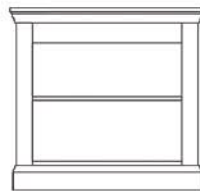

**REM501**  
Medium centre drawer  
dresser base  
H90xW147xD45 cm

**REM504G**  
Large glazed dresser top  
(glass shelves, lights)  
H114xW186xD35 cm

**REM502**  
Large centre drawer  
sideboard base  
H90xW186xD45 cm

**REM522G**  
Large half glazed dresser top  
(glass shelves, lights)  
H114xW186xD35 cm

**REM519**  
Large dresser base  
H90xW186xD45 cm

**REM521G**  
Medium half glazed dresser top  
(glass shelves, lights)  
H114xW147xD35 cm

**REM518**  
Medium dresser base  
H90xW147xD45 cm

**REM511**  
Small 2 door dresser base  
H90xW96xD45 cm

**REM517**  
Small dresser base  
H90xW96xD45 cm

**REM508**  
Bookcase  
H111xW96xD35 cm

**REM507**  
Bookcase  
H81xW96xD35 cm

**REM512G**  
Small glazed dresser top  
(glass shelves, lights)  
H114xW96xD35 cm

**REM520G**  
Small half glazed dresser top  
(glass shelves, lights)  
H114xW96xD35 cm

**REM509**  
Bookcase  
H171xW96xD35 cm