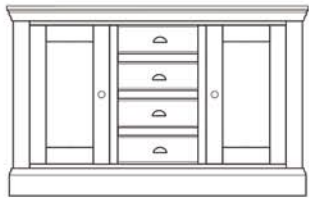

# Reims

DINING

**REM515**  
1 Door TV unit  
H64xW126xD45 cm

**REM516**  
2 Door TV unit  
H64xW184xD45 cm

**REM514**  
Open TV unit  
H64xW64xD45 cm

**REM501**  
Medium centre drawer dresser base  
H90xW147xD45 cm

**REM502**  
Large centre drawer dresser base  
H90xW186xD45 cm

**REM519**  
Large dresser base  
H90xW186xD45 cm

**REM518**  
Medium dresser base  
H90xW147xD45 cm

**REM503G**  
Medium glazed dresser top  
(glass shelves, lights)  
H90xW147xD45 cm

**REM501**  
Medium centre drawer  
dresser base  
H90xW147xD45 cm

**REM504G**  
Large glazed dresser top  
(glass shelves, lights)  
H114xW186xD35 cm

**REM502**  
Large centre drawer  
sideboard base  
H90xW186xD45 cm