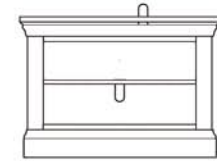

# Reims

DINING

**REM515**  
1 Door TV unit  
H64xW126xD45 cm

**REM516**  
2 Door TV unit  
H64xW184xD45 cm

**REM514**  
Open TV unit  
H64xW64xD45 cm

**REM501**  
Medium centre drawer dresser base  
H90xW147xD45 cm

**REM502**  
Large centre drawer dresser base  
H90xW186xD45 cm

**REM519**  
Large dresser base  
H90xW186xD45 cm

**REM518**  
Medium dresser base  
H90xW147xD45 cm

**REM503G**  
Medium glazed dresser top  
(glass shelves, lights)  
H90xW147xD45 cm