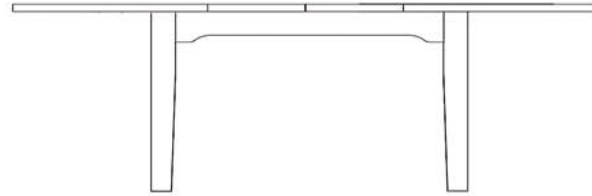

# Reims

DINING

**REM301**  
Amish chair  
H106xW44xD50 cm

**REM302**  
Rome chair  
H85xW45xD50 cm

**REM304**  
Enna upholstered chair  
in leather  
H100xW44xD43 cm

**REM303**  
Enna upholstered chair  
in fabric  
H100xW44xD43 cm

**REM305**  
Savona slat chair  
H100xW46xD58,5 cm

**REM306**  
Lucca upholstered back chair  
H100xW46xD58,5 cm

**REM126**  
Extending taper leg table  
H77xW130/170xD92 cm

**REM127**  
Extending taper leg table  
H77xW160/200xD92 cm