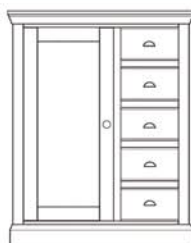

REM808
Gentlemen's chest
H132xW106xD45 cm