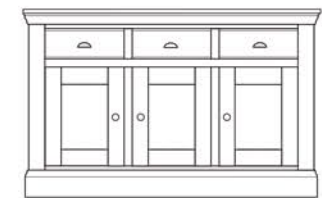

# Reims

DINING

**REM515**  
1 Door TV unit  
H64xW126xD45 cm

**REM516**  
2 Door TV unit  
H64xW184xD45 cm

**REM514**  
Open TV unit  
H64xW64xD45 cm

**REM501**  
Medium centre drawer dresser base  
H90xW147xD45 cm

**REM502**  
Large centre drawer dresser base  
H90xW186xD45 cm

**REM519**  
Large dresser base  
H90xW186xD45 cm

**REM518**  
Medium dresser base  
H90xW147xD45 cm

**REM503G**  
Medium glazed dresser top  
(glass shelves, lights)  
H90xW147xD45 cm