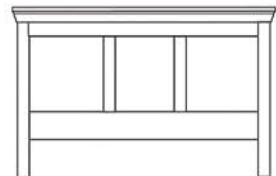

REM819
Large blanket chest
H46xW126xD45 cm