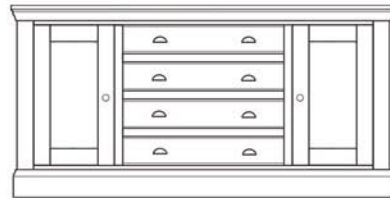

# Reims

DINING

**REM515**  
1 Door TV unit  
H64xW126xD45 cm

**REM516**  
2 Door TV unit  
H64xW184xD45 cm

**REM514**  
Open TV unit  
H64xW64xD45 cm

**REM501**  
Medium centre drawer dresser base  
H90xW147xD45 cm

**REM502**  
Large centre drawer dresser base  
H90xW186xD45 cm

**REM519**  
Large dresser base  
H90xW186xD45 cm

**REM518**  
Medium dresser base  
H90xW147xD45 cm

**REM503G**  
Medium glazed dresser top  
(glass shelves, lights)  
H90xW147xD45 cm

**REM501**  
Medium centre drawer  
dresser base  
H90xW147xD45 cm

**REM504G**  
Large glazed dresser top  
(glass shelves, lights)  
H114xW186xD35 cm

**REM502**  
Large centre drawer  
sideboard base  
H90xW186xD45 cm