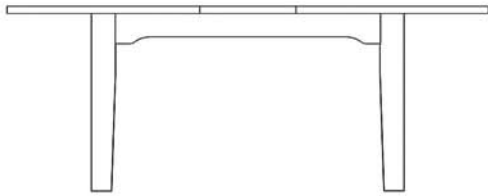

# Reims

DINING

**REM301**  
Amish chair  
H106xW44xD50 cm

**REM302**  
Rome chair  
H85xW45xD50 cm

**REM304**  
Enna upholstered chair  
in leather  
H100xW44xD43 cm

**REM303**  
Enna upholstered chair  
in fabric  
H100xW44xD43 cm

**REM305**  
Savona slat chair  
H100xW46xD58,5 cm

**REM306**  
Lucca upholstered back chair  
H100xW46xD58,5 cm

**REM126**  
Extending taper leg table  
H77xW130/170xD92 cm

**REM127**  
Extending taper leg table  
H77xW160/200xD92 cm

**REM125**  
Round extending double pedestal table  
H77xW160/200/240xD106 cm

**REM105**  
Round extending single pedestal table  
H77xW106/145xD106 cm

**REM128**

Extending taper leg table  
H77xW190/230xD92 cm