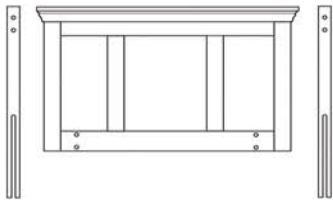

REM838
Single panel headboard
H58xW90xD13 cm

REM839
Double panel headboard
H58xW135xD13 cm

REM840
King size panel headboard
H58xW150xD13 cm