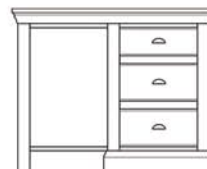

REM820
Single pedestal dressing table
H81xW102xD45 cm