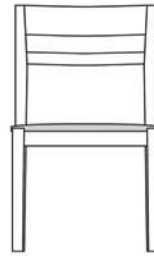

BEDROOM

DINING

*Reims*

*Reims*  
DINING

# Reims

DINING

**REM301**  
Amish chair  
H106xW44xD50 cm

**REM302**  
Rome chair  
H85xW45xD50 cm

**REM304**  
Enna upholstered chair  
in leather  
H100xW44xD43 cm

**REM303**  
Enna upholstered chair  
in fabric  
H100xW44xD43 cm