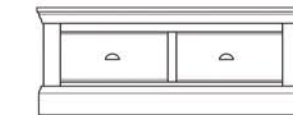

REM819
Large blanket chest
H46xW126xD45 cm