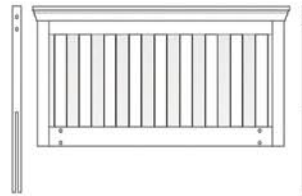

REM835
Single slat headboard
H58xW90xD13 cm

REM836
Double slat headboard
H58xW135xD13 cm

REM837
King size slat headboard
H58xW150xD13 cm