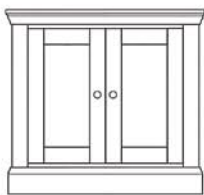

REM511
Small 2 door dresser base
H90xW96xD45 cm