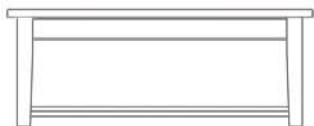

REM144
Taper leg coffee table
H46xW120xD60 cm