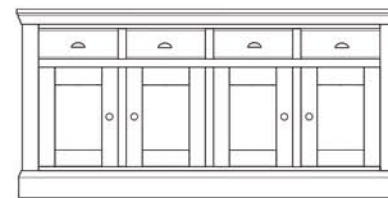

# Reims

DINING

**REM515**  
1 Door TV unit  
H64xW126xD45 cm

**REM516**  
2 Door TV unit  
H64xW184xD45 cm

**REM514**  
Open TV unit  
H64xW64xD45 cm

**REM501**  
Medium centre drawer dresser base  
H90xW147xD45 cm

**REM502**  
Large centre drawer dresser base  
H90xW186xD45 cm

**REM519**  
Large dresser base  
H90xW186xD45 cm

**REM518**  
Medium dresser base  
H90xW147xD45 cm

**REM503G**  
Medium glazed dresser top  
(glass shelves, lights)  
H90xW147xD45 cm