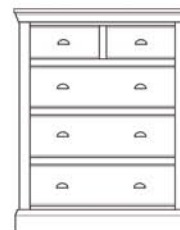

REM806
3+2 Chest of drawers
H124xW104xD45 cm