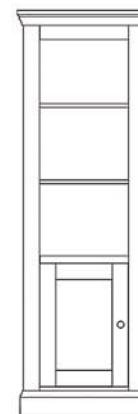

**REM501**  
Medium centre drawer  
dresser base  
H90xW147xD45 cm

**REM504G**  
Large glazed dresser top  
(glass shelves, lights)  
H114xW186xD35 cm

**REM502**  
Large centre drawer  
sideboard base  
H90xW186xD45 cm

**REM522G**  
Large half glazed dresser top  
(glass shelves, lights)  
H114xW186xD35 cm

**REM519**  
Large dresser base  
H90xW186xD45 cm

**REM521G**  
Medium half glazed dresser top  
(glass shelves, lights)  
H114xW147xD35 cm

**REM512G**  
Small glazed dresser top  
(glass shelves, lights)  
H114xW96xD35 cm

**REM520G**  
Small half glazed dresser top  
(glass shelves, lights)  
H114xW96xD35 cm

**REM509**  
Bookcase  
H171xW96xD35 cm

**REM510**  
Bookcase  
H198xW96xD35 cm

**REM506**  
Bookcase with 1 door  
H198xW66xD35 cm

**REM505**  
Bookcase with 2 doors  
H198xW96xD35 cm

**REM511**  
Small 2 door dresser base  
H90xW96xD45 cm

**REM517**  
Small dresser base  
H90xW96xD45 cm