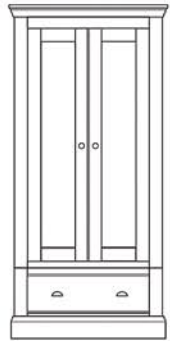

REM817
Narrow ladies wardrobe
H198xW96xD59 cm