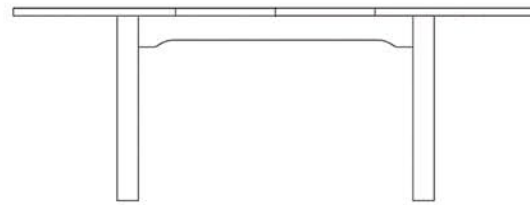

COL120
Extending Siena table
H77xW160/200/240xD92 cm

COL121
Extending Siena table
H77xW190/230/270xD92 cm

COL114
Extending Verona table
H77xW190/230xD92 cm

COL122
Extending Verona table
H77xW130/170/210xD92 cm

COL123
Extending Verona table
H77xW160/200/240xD92 cm

COL124
Extending Verona table
H77xW190/230/270xD92 cm

Standard finishes and handles for Coelo range

Please note the top is available in Oil, Lacquer, Blonde Oil, Flying, Arabica, Chestnut, Weathered, Cappuccino finishes.

COL132
Extending straight leg table
H77xW130/170xD92 cm

COL133
Extending straight leg table
H77xW160/200xD92 cm

COL135
Extending straight leg table
H77xW130/170/210xD92 cm

COL136
Extending straight leg table
H77xW160/200/240xD92 cm