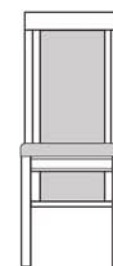

COELO

DINING
BEDROOM

COELO

DINING

COELO
DINING

COELO

DINING

COL301
Amish chair
H106xW44xD50 cm

COL302
Rome chair
H85xW45xD50 cm

COL303
Upholstered back chair
H104xW48xD55 cm

COL304
Enna upholstered chair in fabric
H100xW44xD43 cm

COL305
Savona slat chair
H100xW46xD58,5 cm

COL306
Lucca upholstered back chair
H100xW46xD58,5 cm

COL307
Enna upholstered chair in leather
H100xW44xD43 cm

COL126
Extending taper leg table
H77xW130/170xD92 cm

COL127
Extending taper leg table
H77xW160/200xD92 cm

COL125
Round extending double pedestal table
H77xW160/200/240xD160 cm

COL105
Round extending single pedestal table
H77xW106/145xD106 cm

COL128
Extending taper leg table
H77xW190/230xD92 cm

COL131
Extending taper leg table
H77xW190/230/270xD92 cm

COL102
Extending Siena table
H77xW130/170xD92 cm