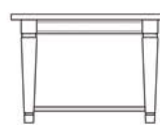

COL132
Extending straight leg table
H77xW130/170xD92 cm

COL133
Extending straight leg table
H77xW160/200xD92 cm

COL135
Extending straight leg table
H77xW130/170/210xD92 cm

COL136
Extending straight leg table
H77xW160/200/240xD92 cm

COL134
Extending straight leg table
H77xW190/230xD92 cm

COL137
Extending straight leg table
H77xW190/230/270xD92 cm

COL108
Large hall table
H78xW106xD35 cm

COL107
Small hall table
H78xW60xD35 cm

COL139
Taper leg coffee table
H46xW90xD60 cm

COL143
Straight leg coffee table
H46xW90xD60 cm

COL110
Siena coffee table
H46xW90xD60 cm

COL116
Verona coffee table
H46xW90xD60 cm

COL138
Taper leg coffee table
H46xW60xD60 cm

COL142
Straight leg coffee table
H46xW60xD60 cm

COL109
Siena coffee table
H46xW60xD60 cm

COL115
Verona coffee table
H46xW60xD60 cm

COL141
Taper leg lamp table
H59xW60xD60 cm

COL145
Straight leg lamp table
H59xW60xD60 cm

COL112
Siena lamp table
H59xW60xD60 cm