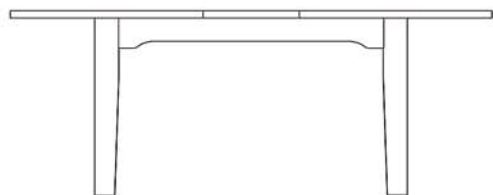

COELO

DINING
BEDROOM

COELO

DINING

COELO
DINING

COELO

DINING

COL301
Amish chair
H106xW44xD50 cm

COL302
Rome chair
H85xW45xD50 cm

COL303
Upholstered back chair
H104xW48xD55 cm

COL304
Enna upholstered chair in fabric
H100xW44xD43 cm

COL305
Savona slat chair
H100xW46xD58,5 cm

COL306
Lucca upholstered back chair
H100xW46xD58,5 cm

COL307
Enna upholstered chair in leather
H100xW44xD43 cm

COL126
Extending taper leg table
H77xW130/170xD92 cm

COL127
Extending taper leg table
H77xW160/200xD92 cm

COL125
Round extending double pedestal table
H77xW160/200/240xD160 cm

COL105
Round extending single pedestal table
H77xW106/145xD106 cm

COL128
Extending taper leg table
H77xW190/230xD92 cm

COL131
Extending taper leg table
H77xW190/230/270xD92 cm

COL102
Extending Siena table
H77xW130/170xD92 cm