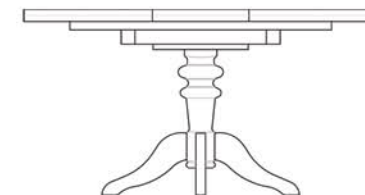

COL307
Enna upholstered chair in leather
H100xW44xD43 cm

COL126
Extending taper leg table
H77xW130/170xD92 cm

COL127
Extending taper leg table
H77xW160/200xD92 cm

COL125
Round extending double pedestal table
H77xW160/200/240xD160 cm

COL105
Round extending single pedestal table
H77xW106/145xD106 cm

COL128
Extending taper leg table
H77xW190/230xD92 cm

COL131
Extending taper leg table
H77xW190/230/270xD92 cm

COL102
Extending Siena table
H77xW130/170xD92 cm