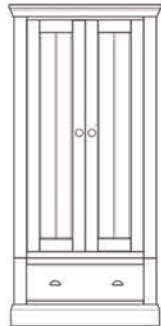

COL817
Narrow ladies wardrobe
H198xW96xD59 cm