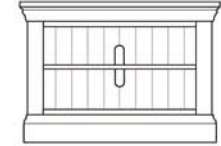

COL113
Nest of tables
H45xW55xD39 cm

COELO

DINING

COL515
1 Door TV unit
H64xW126xD45 cm

COL516
2 Door TV unit
H64xW184xD45 cm

COL514
Open TV unit
H64xW64xD45 cm

COL501
Medium centre drawer dresser base
H90xW147xD45 cm

COL502
Large centre drawer dresser base
H90xW186xD45 cm

COL519
Large dresser base
H90xW186xD45 cm

COL518
Medium dresser base
H90xW147xD45 cm

COL503G
Medium glazed dresser top
(glass shelves, lights)
H114xW147xD35 cm

COL501
Medium centre drawer
dresser base
H90xW147xD45 cm

COL503
Medium glazed dresser top
H114xW147xD35 cm

COL504G
Large glazed dresser top
(glass shelves, lights)
H114xW186xD35 cm

COL502
Large centre drawer
dresser base
H90xW186xD45 cm