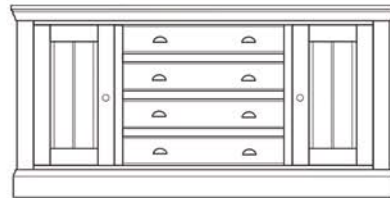

COL113
Nest of tables
H45xW55xD39 cm

COELO

DINING

COL515
1 Door TV unit
H64xW126xD45 cm

COL516
2 Door TV unit
H64xW184xD45 cm

COL514
Open TV unit
H64xW64xD45 cm

COL501
Medium centre drawer dresser base
H90xW147xD45 cm

COL502
Large centre drawer dresser base
H90xW186xD45 cm

COL519
Large dresser base
H90xW186xD45 cm

COL518
Medium dresser base
H90xW147xD45 cm

COL503G
Medium glazed dresser top
(glass shelves, lights)
H114xW147xD35 cm

COL501
Medium centre drawer
dresser base
H90xW147xD45 cm

COL503
Medium glazed dresser top
H114xW147xD35 cm

COL504G
Large glazed dresser top
(glass shelves, lights)
H114xW186xD35 cm

COL502
Large centre drawer
dresser base
H90xW186xD45 cm