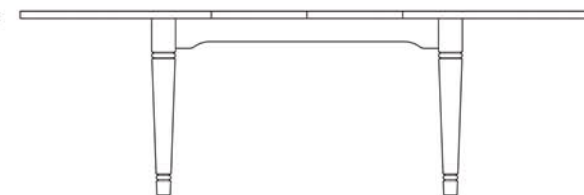

COL307
Enna upholstered chair in leather
H100xW44xD43 cm

COL126
Extending taper leg table
H77xW130/170xD92 cm

COL127
Extending taper leg table
H77xW160/200xD92 cm

COL125
Round extending double pedestal table
H77xW160/200/240xD160 cm

COL105
Round extending single pedestal table
H77xW106/145xD106 cm

COL128
Extending taper leg table
H77xW190/230xD92 cm

COL131
Extending taper leg table
H77xW190/230/270xD92 cm

COL102
Extending Siena table
H77xW130/170xD92 cm

COL103
Extending Siena table
H77xW160/200xD92 cm

COL101
Extending Verona table
H77xW130/170xD92 cm

COL106
Extending Verona table
H77xW160/200xD92 cm

COL104
Extending Siena table
H77xW190/230xD92 cm

COL119
Extending Siena table
H77xW130/170/210xD92 cm