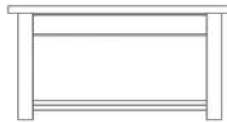

COL132
Extending straight leg table
H77xW130/170xD92 cm

COL133
Extending straight leg table
H77xW160/200xD92 cm

COL135
Extending straight leg table
H77xW130/170/210xD92 cm

COL136
Extending straight leg table
H77xW160/200/240xD92 cm

COL134
Extending straight leg table
H77xW190/230xD92 cm

COL137
Extending straight leg table
H77xW190/230/270xD92 cm

COL108
Large hall table
H78xW106xD35 cm

COL107
Small hall table
H78xW60xD35 cm

COL139
Taper leg coffee table
H46xW90xD60 cm

COL143
Straight leg coffee table
H46xW90xD60 cm

COL110
Siena coffee table
H46xW90xD60 cm

COL116
Verona coffee table
H46xW90xD60 cm

COL138
Taper leg coffee table
H46xW60xD60 cm

COL142
Straight leg coffee table
H46xW60xD60 cm