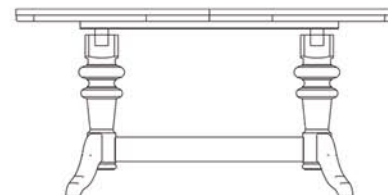

COL302
Rome chair
H85xW45xD50 cm

COL303
Upholstered back chair
H104xW48xD55 cm

COL304
Enna upholstered chair in fabric
H100xW44xD43 cm

COL305
Savona slat chair
H100xW46xD58,5 cm

COL306
Lucca upholstered back chair
H100xW46xD58,5 cm

COL307
Enna upholstered chair in leather
H100xW44xD43 cm

COL126
Extending taper leg table
H77xW130/170xD92 cm

COL127
Extending taper leg table
H77xW160/200xD92 cm

COL125
Round extending double pedestal table
H77xW160/200/240xD160 cm