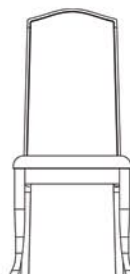

COELO

DINING
BEDROOM

COELO

DINING

COELO
DINING

COELO

DINING

COL301
Amish chair
H106xW44xD50 cm

COL302
Rome chair
H85xW45xD50 cm

COL303
Upholstered back chair
H104xW48xD55 cm

COL304
Enna upholstered chair in fabric
H100xW44xD43 cm

COL305
Savona slat chair
H100xW46xD58,5 cm

COL306
Lucca upholstered back chair
H100xW46xD58,5 cm

COL307
Enna upholstered chair in leather
H100xW44xD43 cm

COL126
Extending taper leg table
H77xW130/170xD92 cm

COL127
Extending taper leg table
H77xW160/200xD92 cm

COL125
Round extending double pedestal table
H77xW160/200/240xD160 cm