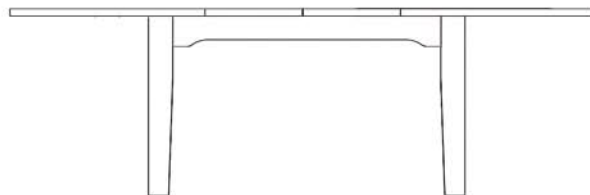

COL302
Rome chair
H85xW45xD50 cm

COL303
Upholstered back chair
H104xW48xD55 cm

COL304
Enna upholstered chair in fabric
H100xW44xD43 cm

COL305
Savona slat chair
H100xW46xD58,5 cm

COL306
Lucca upholstered back chair
H100xW46xD58,5 cm

COL307
Enna upholstered chair in leather
H100xW44xD43 cm

COL126
Extending taper leg table
H77xW130/170xD92 cm

COL127
Extending taper leg table
H77xW160/200xD92 cm

COL125
Round extending double pedestal table
H77xW160/200/240xD160 cm