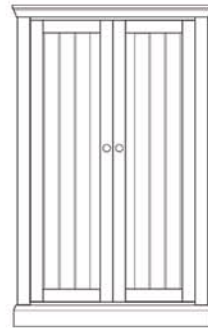

COL816
All hanging wardrobe
H198xW126xD59 cm