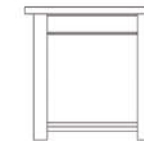

COL132
Extending straight leg table
H77xW130/170xD92 cm

COL133
Extending straight leg table
H77xW160/200xD92 cm

COL135
Extending straight leg table
H77xW130/170/210xD92 cm

COL136
Extending straight leg table
H77xW160/200/240xD92 cm

COL134
Extending straight leg table
H77xW190/230xD92 cm

COL137
Extending straight leg table
H77xW190/230/270xD92 cm

COL108
Large hall table
H78xW106xD35 cm

COL107
Small hall table
H78xW60xD35 cm

COL139
Taper leg coffee table
H46xW90xD60 cm

COL143
Straight leg coffee table
H46xW90xD60 cm

COL110
Siena coffee table
H46xW90xD60 cm

COL116
Verona coffee table
H46xW90xD60 cm

COL138
Taper leg coffee table
H46xW60xD60 cm

COL142
Straight leg coffee table
H46xW60xD60 cm

COL109
Siena coffee table
H46xW60xD60 cm

COL115
Verona coffee table
H46xW60xD60 cm

COL141
Taper leg lamp table
H59xW60xD60 cm

COL145
Straight leg lamp table
H59xW60xD60 cm

COL112
Siena lamp table
H59xW60xD60 cm