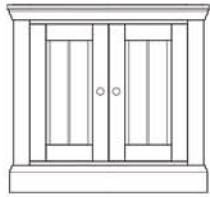

COL501
Medium centre drawer
dresser base
H90xW147xD45 cm

COL503
Medium glazed dresser top
H114xW147xD35 cm

COL504G
Large glazed dresser top
(glass shelves, lights)
H114xW186xD35 cm

COL502
Large centre drawer
dresser base
H90xW186xD45 cm

COL504
Large glazed dresser top
H114xW186xD35 cm

COL522G
Large half glazed dresser top
(glass shelves, lights)
H114xW186xD35 cm

COL519
Large dresser base
H90xW186xD45 cm

COL522
Large half glazed dresser top
H114xW186xD35 cm

COL521G
Medium half glazed dresser top
(glass shelves, lights)
H114xW147xD35 cm

COL518
Medium dresser base
H90xW147xD45 cm

COL521
Medium half glazed dresser top
H114xW147xD35 cm

COL511
Small 2 door dresser base
H90xW96xD45 cm