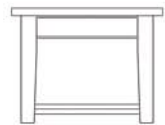

COL132
Extending straight leg table
H77xW130/170xD92 cm

COL133
Extending straight leg table
H77xW160/200xD92 cm

COL135
Extending straight leg table
H77xW130/170/210xD92 cm

COL136
Extending straight leg table
H77xW160/200/240xD92 cm

COL134
Extending straight leg table
H77xW190/230xD92 cm

COL137
Extending straight leg table
H77xW190/230/270xD92 cm

COL108
Large hall table
H78xW106xD35 cm

COL107
Small hall table
H78xW60xD35 cm

COL139
Taper leg coffee table
H46xW90xD60 cm

COL143
Straight leg coffee table
H46xW90xD60 cm

COL110
Siena coffee table
H46xW90xD60 cm

COL116
Verona coffee table
H46xW90xD60 cm

COL138
Taper leg coffee table
H46xW60xD60 cm

COL142
Straight leg coffee table
H46xW60xD60 cm