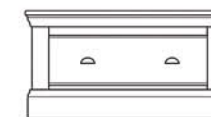

COL813

Double panel bed HFE
H119xW151xD215 cm

COL814

King size panel bed HFE
H119xW166xD222 cm

COL819

Large blanket chest
H46xW126xD45 cm

COL849

Small blanket chest
H46xW96xD45 cm