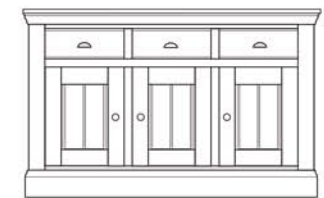

COL113
Nest of tables
H45xW55xD39 cm

COELO

DINING

COL515
1 Door TV unit
H64xW126xD45 cm

COL516
2 Door TV unit
H64xW184xD45 cm

COL514
Open TV unit
H64xW64xD45 cm

COL501
Medium centre drawer dresser base
H90xW147xD45 cm

COL502
Large centre drawer dresser base
H90xW186xD45 cm

COL519
Large dresser base
H90xW186xD45 cm

COL518
Medium dresser base
H90xW147xD45 cm

COL503G
Medium glazed dresser top
(glass shelves, lights)
H114xW147xD35 cm

COL501
Medium centre drawer
dresser base
H90xW147xD45 cm

COL503
Medium glazed dresser top
H114xW147xD35 cm

COL504G
Large glazed dresser top
(glass shelves, lights)
H114xW186xD35 cm

COL502
Large centre drawer
dresser base
H90xW186xD45 cm