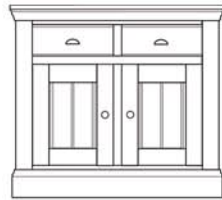

COL504
Large glazed dresser top
H114xW186xD35 cm

COL517
Small dresser base
H90xW96xD45 cm