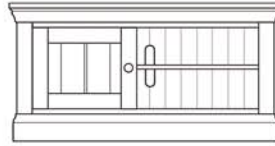

COELO

DINING

COL515
1 Door TV unit
H64xW126xD45 cm