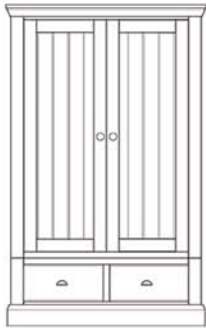

COL818
Ladies wardrobe
H198xW126xD59 cm