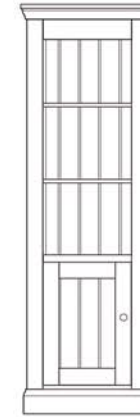

COL521G
Medium half glazed dresser top
(glass shelves, lights)
H114xW147xD35 cm

COL518
Medium dresser base
H90xW147xD45 cm

COL521
Medium half glazed dresser top
H114xW147xD35 cm

COL511
Small 2 door dresser base
H90xW96xD45 cm

COL517
Small dresser base
H90xW96xD45 cm

COL508
Bookcase
H111xW96xD35 cm

COL507
Bookcase
H81xW96xD35 cm

COL512G Small glazed dresser top
(glass shelves, lights)
H114xW96xD35 cm

COL511 Small 2 door
dresser base
H90xW96xD45 cm

COL520G Small half glazed dresser top
(glass shelves, lights)
H114xW96xD35 cm

COL517 Small dresser base
H90xW96xD45 cm

COL509
Bookcase
H171xW96xD35 cm

COL510
Bookcase
H198xW96xD35 cm

COL506
Bookcase with 1 door
H198xW66xD35 cm

COL505
Bookcase with 2 doors
H198xW96xD35 cm

COL512
Small glazed dresser top
H114xW96xD35 cm

COL520
Small half glazed dresser top
H114xW96xD35 cm

COELO

DINING

Stunning centrepiece design is the key to the Coelo collection and our table range ensures that this is true in any style of home. A few styles of Coelo tables are available, including Taper legs; Plain Taper legs; Straight legs; Turned legs; Double pedestal extending table; Single pedestal extending table. Most available in fixed top and extending versions.