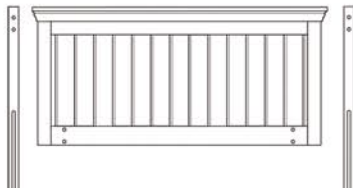

COL838

Single panel headboard
H58xW96xD13 cm

COL839

Double panel headboard
H58xW141xD13 cm

COL840

King size panel headboard
H58xW156xD13 cm