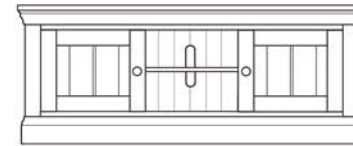

COL516
2 Door TV unit
H64xW184xD45 cm