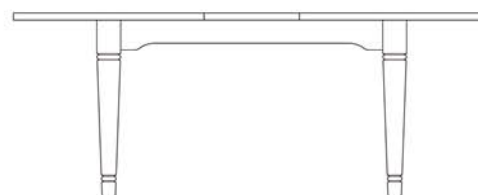

COL307
Enna upholstered chair in leather
H100xW44xD43 cm

COL126
Extending taper leg table
H77xW130/170xD92 cm

COL127
Extending taper leg table
H77xW160/200xD92 cm

COL125
Round extending double pedestal table
H77xW160/200/240xD160 cm

COL105
Round extending single pedestal table
H77xW106/145xD106 cm

COL128
Extending taper leg table
H77xW190/230xD92 cm

COL131
Extending taper leg table
H77xW190/230/270xD92 cm

COL102
Extending Siena table
H77xW130/170xD92 cm

COL103
Extending Siena table
H77xW160/200xD92 cm

COL101
Extending Verona table
H77xW130/170xD92 cm

COL106
Extending Verona table
H77xW160/200xD92 cm

COL104
Extending Siena table
H77xW190/230xD92 cm

COL119
Extending Siena table
H77xW130/170/210xD92 cm

COL120
Extending Siena table
H77xW160/200/240xD92 cm

COL121
Extending Siena table
H77xW190/230/270xD92 cm

COL114
Extending Verona table
H77xW190/230xD92 cm

COL122
Extending Verona table
H77xW130/170/210xD92 cm