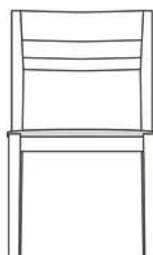

COELO

DINING
BEDROOM

COELO

DINING

COELO
DINING

COELO

DINING

COL301
Amish chair
H106xW44xD50 cm

COL302
Rome chair
H85xW45xD50 cm

COL303
Upholstered back chair
H104xW48xD55 cm

COL304
Enna upholstered chair in fabric
H100xW44xD43 cm

COL305
Savona slat chair
H100xW46xD58,5 cm

COL306
Lucca upholstered back chair
H100xW46xD58,5 cm

COL307
Enna upholstered chair in leather
H100xW44xD43 cm

COL126
Extending taper leg table
H77xW130/170xD92 cm

COL127
Extending taper leg table
H77xW160/200xD92 cm

COL125
Round extending double pedestal table
H77xW160/200/240xD160 cm