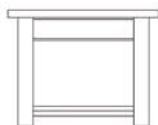

COL134
Extending straight leg table
H77xW190/230xD92 cm

COL137
Extending straight leg table
H77xW190/230/270xD92 cm

COL108
Large hall table
H78xW106xD35 cm

COL107
Small hall table
H78xW60xD35 cm

COL139
Taper leg coffee table
H46xW90xD60 cm

COL143
Straight leg coffee table
H46xW90xD60 cm

COL110
Siena coffee table
H46xW90xD60 cm

COL116
Verona coffee table
H46xW90xD60 cm

COL138
Taper leg coffee table
H46xW60xD60 cm

COL142
Straight leg coffee table
H46xW60xD60 cm