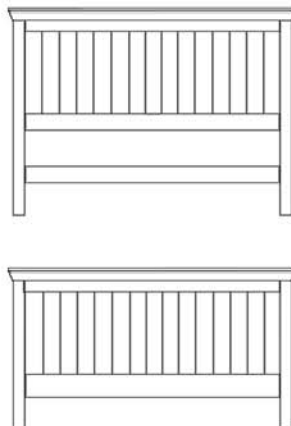

COL809

Single panel bed LFE
H119xW105xD212 cm

COL810

Double panel bed LFE
H119xW151xD212 cm

COL811

King size panel bed LFE
H119xW166xD219 cm

COL812

Single panel bed HFE
H119xW105xD215 cm