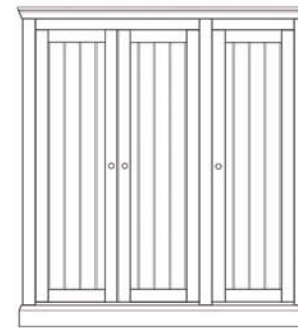

COL804
5 Drawer narrow chest
H132xW51xD35 cm

COL827R
Small 1 door/drawer bedside
(R/H hinged)
H64xW51xD35 cm

COL818
Ladies wardrobe
H198xW126xD59 cm

COL816
All hanging wardrobe
H198xW126xD59 cm

COL847
Triple all hanging wardrobe
H198xW186xD59 cm