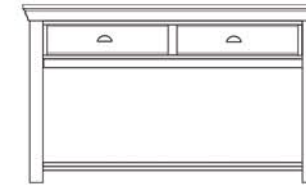

COL132
Extending straight leg table
H77xW130/170xD92 cm

COL133
Extending straight leg table
H77xW160/200xD92 cm

COL135
Extending straight leg table
H77xW130/170/210xD92 cm

COL136
Extending straight leg table
H77xW160/200/240xD92 cm

COL134
Extending straight leg table
H77xW190/230xD92 cm

COL137
Extending straight leg table
H77xW190/230/270xD92 cm

COL108
Large hall table
H78xW106xD35 cm

COL107
Small hall table
H78xW60xD35 cm

COL139
Taper leg coffee table
H46xW90xD60 cm