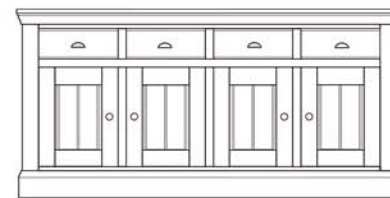

COL113
Nest of tables
H45xW55xD39 cm

COELO

DINING

COL515
1 Door TV unit
H64xW126xD45 cm

COL516
2 Door TV unit
H64xW184xD45 cm

COL514
Open TV unit
H64xW64xD45 cm

COL501
Medium centre drawer dresser base
H90xW147xD45 cm

COL502
Large centre drawer dresser base
H90xW186xD45 cm

COL519
Large dresser base
H90xW186xD45 cm

COL518
Medium dresser base
H90xW147xD45 cm

COL503G
Medium glazed dresser top
(glass shelves, lights)
H114xW147xD35 cm