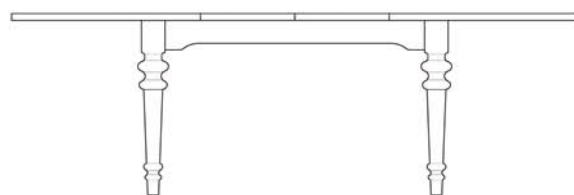

COL307
Enna upholstered chair in leather
H100xW44xD43 cm

COL126
Extending taper leg table
H77xW130/170xD92 cm

COL127
Extending taper leg table
H77xW160/200xD92 cm

COL125
Round extending double pedestal table
H77xW160/200/240xD160 cm

COL105
Round extending single pedestal table
H77xW106/145xD106 cm

COL128
Extending taper leg table
H77xW190/230xD92 cm

COL131
Extending taper leg table
H77xW190/230/270xD92 cm

COL102
Extending Siena table
H77xW130/170xD92 cm

COL103
Extending Siena table
H77xW160/200xD92 cm

COL101
Extending Verona table
H77xW130/170xD92 cm

COL106
Extending Verona table
H77xW160/200xD92 cm

COL104
Extending Siena table
H77xW190/230xD92 cm

COL119
Extending Siena table
H77xW130/170/210xD92 cm