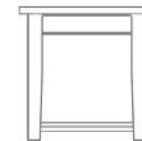

COL141
Taper leg lamp table
H59xW60xD60 cm