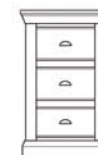

COL805
2+2 Chest of drawers
H96xW104xD45 cm

COL827L
Small 1 door/drawer bedside
(L/H hinged)
H64xW51xD35 cm

COL803
Large 2 drawer bedside
H64xW61xD45 cm

COL801
Small 2 drawer bedside
H64xW51xD35 cm

COL802
Small 3 drawer bedside
H87xW51xD35 cm