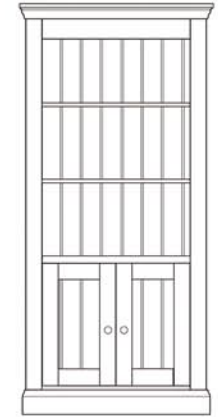

COL521G
Medium half glazed dresser top
(glass shelves, lights)
H114xW147xD35 cm

COL518
Medium dresser base
H90xW147xD45 cm

COL521
Medium half glazed dresser top
H114xW147xD35 cm

COL511
Small 2 door dresser base
H90xW96xD45 cm

COL517
Small dresser base
H90xW96xD45 cm

COL508
Bookcase
H111xW96xD35 cm

COL507
Bookcase
H81xW96xD35 cm

COL512G Small glazed dresser top
(glass shelves, lights)
H114xW96xD35 cm

COL511 Small 2 door
dresser base
H90xW96xD45 cm

COL520G Small half glazed dresser top
(glass shelves, lights)
H114xW96xD35 cm

COL517 Small dresser base
H90xW96xD45 cm

COL509
Bookcase
H171xW96xD35 cm

COL510
Bookcase
H198xW96xD35 cm

COL506
Bookcase with 1 door
H198xW66xD35 cm

COL505
Bookcase with 2 doors
H198xW96xD35 cm

COL512
Small glazed dresser top
H114xW96xD35 cm

COL520
Small half glazed dresser top
H114xW96xD35 cm

COELO

DINING

Stunning centrepiece design is the key to the Coelo collection and our table range ensures that this is true in any style of home. A few styles of Coelo tables are available, including Taper legs; Plain Taper legs; Straight legs; Turned legs; Double pedestal extending table; Single pedestal extending table. Most available in fixed top and extending versions.