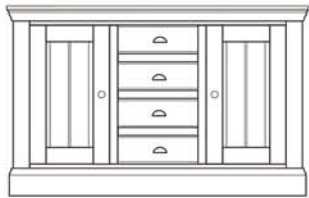

COL113
Nest of tables
H45xW55xD39 cm

COELO

DINING

COL515
1 Door TV unit
H64xW126xD45 cm

COL516
2 Door TV unit
H64xW184xD45 cm

COL514
Open TV unit
H64xW64xD45 cm

COL501
Medium centre drawer dresser base
H90xW147xD45 cm

COL502
Large centre drawer dresser base
H90xW186xD45 cm

COL519
Large dresser base
H90xW186xD45 cm

COL518
Medium dresser base
H90xW147xD45 cm

COL503G
Medium glazed dresser top
(glass shelves, lights)
H114xW147xD35 cm

COL501
Medium centre drawer
dresser base
H90xW147xD45 cm

COL503
Medium glazed dresser top
H114xW147xD35 cm

COL504G
Large glazed dresser top
(glass shelves, lights)
H114xW186xD35 cm

COL502
Large centre drawer
dresser base
H90xW186xD45 cm